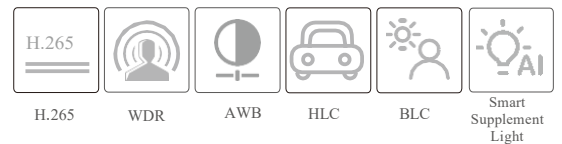

ZTIPB-EG4M-DL

- H.265+ /H.265 /H.264+ /H.264/MJPEG coding
- Max. resolution: 4MP (2560 × 1440)Auto
- day/night switch
- 3D DNR, True WDR 120db, HLC, BLC, etc.
- ROI coding
- Support smart supplement light
- 20~30m white light view distance; 20~30m IR view distance
- DC12V/PoE power supply
- IP 67 / Ik8 ingress protectionSupport three streams
- Support remote monitoring by smart phones& tablet PCswith iOS and Android OS
- Support line crossing detection & region intrusion detection
- Support SMD

PoE	Yes, IEEE802.3af
Supplement Light Range	IR range: 20 ~ 30 m; white light range:20 ~ 30 m
Ingress Protection	ip67 / Ik8
Others	
Power Supply	DC12V/PoE
Power Consumption	< 5W
Operating Environment	- 20 °C ~ 55 °C (-4°F~131°F); Humidity: less than 95 % (non-condensing)
Storage Environment	- 20 °C ~ 60°C (-4°F~140°F), Humidity: less than 95 % (non-condensing)
Dimensions (mm)	162.1 × 74.8 × 73.8
Weight (net)	Approx. 0.25KG
Installation	Ceiling mounting; Wall mounting
Certificate	CE, FCC
Environmental Protection	Complies with Directive EU RoHS, WEEE(2012/19/EU) , directive 94/62/EC and REACH(EC1907/2006)