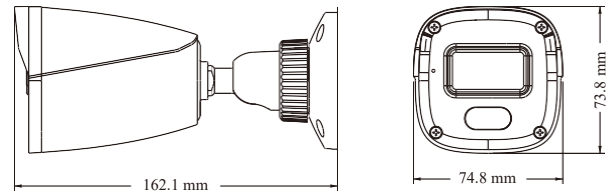

ZTIPB-EG4M-DL

- H.265+ /H.265 /H.264+ /H.264/MJPEG coding
- Max. resolution: 4MP (2560 × 1440)Auto
- day/night switch
- 3D DNR, True WDR 120db, HLC, BLC, etc.
- ROI coding
- Support smart supplement light
- 20~30m white light view distance; 20~30m IR view distance
- DC12V/PoE power supply
- IP 67 / Ik8 ingress protectionSupport three streams
- Support remote monitoring by smart phones& tablet PCswith iOS and Android OS
- Support line crossing detection & region intrusion detection
- Support SMD

PoE	Yes, IEEE802.3af
Supplement Light Range	IR range: 20 ~ 30 m; white light range:20 ~ 30 m
Ingress Protection	ip67 / Ik8
Others	
Power Supply	DC12V/PoE
Power Consumption	< 5W
Operating Environment	- 20 °C ~ 55 °C (-4°F~131°F); Humidity: less than 95 % (non-condensing)
Storage Environment	- 20 °C ~ 60°C (-4°F~140°F), Humidity: less than 95 % (non-condensing)
Dimensions (mm)	162.1 × 74.8 × 73.8
Weight (net)	Approx. 0.25KG
Installation	Ceiling mounting; Wall mounting
Certificate	CE, FCC
Environmental Protection	Complies with Directive EU RoHS, WEEE(2012/19/EU) , directive 94/62/EC and REACH(EC1907/2006)

DIMENSIONS

AVAILABLE ACCESSORIES