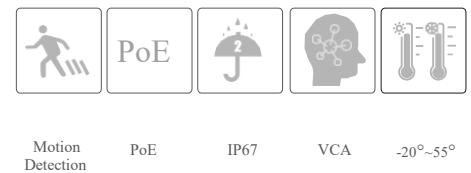

SPECIFICATIONS

Model	ZTIPB-EG4M-DL			
Specifications				
Camera				
Image Sensor	1 / 3 "CMOS			
Image Size	2560x1440			
Electronic Shutter	1 / 3s ~ 1 / 100000s			
Iris Type	Fixed Iris			
Min. Illumination	0.09 lux @F2.2, AGC ON; 0 lux (Illuminator on)			
Lens	2.8mm@F2.2, Horizontal FoV: 96°;Vertical FoV:53.7°;Diagonal FoV:112° 3.6mm@F2.2, Horizontal FoV:74.5°;Vertical FoV:41.5°;Diagonal FoV:86.5°			
Focus	Fixed			
Lens Mount	M12			
Day&Night	ICR			
Wide Dynamic Range	True WDR 120db			
BLC	Yes			
HLC	Yes			
Digital NR	Yes			
S/N Ratio	≥ 50dB			
Angle Adjustment	Pan: 0°~360°; Tilt:0°~80°;Rotation: 0°~360°			
DORI Distance				
Lens	Detect	Observe	Recognize	Identify
2.8mm	57m(187ft)	23m(75ft)	11m(36ft)	6m(20ft)
3.6mm	76m(249ft)	31m(102ft)	15m(49ft)	8m(26ft)
Image				
Video Compression	Main stream: H.265+ / H.265 / H.264 + / H.264 Sub stream: H.265+ / H.265 / H.264 + / H.264 / MJPEG			
H.265 Compression Standard	Main Profile@Leve4.1 High Tier			
Resolution	4MP (2560 × 1440), 3MP (2304 × 1296), 1080P (1920 × 1080), 720P (1280 × 720), D1, VGA (640× 480), 480× 240, CIF			
Main Stream	4MP/ 3MP/1080P/720P (60Hz: 1~30fps; 50Hz: 1~25fps)			
Sub Stream	D1/VGA/480× 240/CIF (60Hz: 1~30fps; 50Hz: 1~25fps)			
Bit Rate	64 Kbps ~ 3 Mbps			
Bit Rate Type	VBR / CBR			
Audio Compression	G711A/U			
Image Settings	ROI, Saturation, Brightness, Hue, Contrast, Wide Dynamic, Sharpness, Image Mirror, Image Flip, NR, etc. adjustable through client software or web browser			
ROI	Each ROI to be configured separately			
Interfaces				
Network	RJ45			
Video Output	No			
Storage	No			
Reset	No			
Functions				
Remote Monitoring	Web browser / NVR/NVMS2.X/Mobile APP			
Web Browser	IE 11 (plug-in required)/Chrome 89.0+/Edge 89.0+/Firefox 87.0+/Safari 14.0+			
Online Connection	Support simultaneous monitoring for up to 3 users; Support multi-stream real time transmission			
Network Protocol	UDP, IPv4, IPv6, DHCP, NTP, RTSP, 802.1x, HTTP			
Interface Protocol	ONVIF			
Storage	Network remote storage			
Motion Detection	Support smart motion detection; filtering motion alarm triggered by other target types except humans.			
Smart Event	(Human) region intrusion detection, (human)line crossing detection			
General Function	Watermark, video mask, heartbeat			
Security	Video encryption, firmware encryption, configuration encryption, illegal login lock, IP address filtering, 802.1x authentication, basic and digest authentication for HTTP			