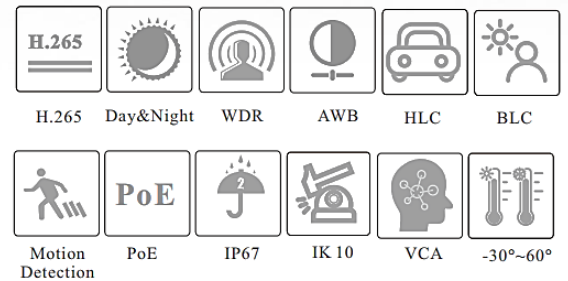

SPECIFICATIONS

Model	ZTIPDM-EG2M
Specifications	
Camera	
Image Sensor	1 / 2.8 "CMOS
Image Size	1920×1080
Electronic Shutter	1/3s ~ 1 / 100000s
Iris Type	Fixed Iris
Min. Illumination	0.008 lux @F1.6, AGC ON; 0 lux with IR
Lens	2.8mm@F1.6, Horizontal FoV: 107°;Vertical FoV:56°;Diagonal FoV:126° 3.6mm@F1.6, Horizontal FoV:89°;Vertical FoV:47.5°;Diagonal FoV:104°
Focus	Fixed
Lens Mount	M12
Day&Night	ICR
Wide Dynamic Range	Digital WDR
BLC	Yes
HLC	Yes
Digital NR	Yes
S/N Ratio	≥50dB
Angle Adjustment	Pan: 0°-355°; Tilt: 0°-70°; Rotation: 0°-355°
Image	
Video Compression	Main stream: H.265+ / H.265 / H.264+ / H.264 Sub / Third stream: H.265+ / H.265 / H.264+ / H.264 / MJPEG
H.265 Compression Standard	Main Profile@Leve4.1 High Tier
Resolution	1080P(1920×1080), 720P (1280×720), VGA(640×480), 640×360, D1, 480×240, CIF
Main Stream	1080P/720P (60Hz: 1~30fps; 50Hz: 1~25fps)
Sub Stream	D1/VGA/640×360/CIF (60Hz: 1~30fps; 50Hz: 1~25fps)
Third Stream	D1/480×240/CIF (60Hz: 1~30fps; 50Hz: 1~25fps)
Bit Rate	128 Kbps ~ 4 Mbps
Bit Rate Type	VBR / CBR
Audio Compression	G711A / U
Image Settings	ROI, Saturation, Brightness, Hue, Contrast, Wide Dynamic, Sharpness, Image Mirror, Image Flip, NR, etc. adjustable through client software or web browser
ROI	Each ROI to be configured separately
Interfaces	
Network	RJ45
Video Output	No
Audio	ICH audio input
Storage	Built-in micro SD card slot, up to 256GB
Reset	No
Functions	
Remote Monitoring	Web browser /zerotech NVR/NVMS2.X/Mobile APP
Web Browser	IE11(plug-in required)/Chrome 89.0+/Edge 89.0+/Firefox 87.0+/Safari 14.0+
Online Connection	Support simultaneous monitoring for up to 4 users; Support multi-stream real time transmission
Network Protocol	UDP, IPv4, IPv6, DHCP, NTP, RTSP, RTP, RTCP, PPPoE, DDNS, SMTP, FTP, SNMP, RTMP, HTTP, 802.1x, UPnP, HTTPS, HTTP POST, QoS
Interface Protocol	ONVIF
Security	Video encryption, firmware encryption, HTTPS encryption, configuration encryption, illegal login lock, IP address filtering, 802.1x authentication, basic and digest authentication for HTTP/RTSP
Storage	Network remote storage; micro SD card storage
Smart Alarm	Motion detection, SD card error, SD card full, IP address conflict, cable disconnection, video exception
Smart Event	Line crossing/region intrusion (human/vehicle classification), abandoned/missing object detection
General Function	Watermark, IP address filtering, video mask, heartbeat, illegal login lock
PoE	Yes, IEEE802.3af
IR Distance	20 ~ 30 m
Ingress Protection	Ip67 Ip rating &IK10