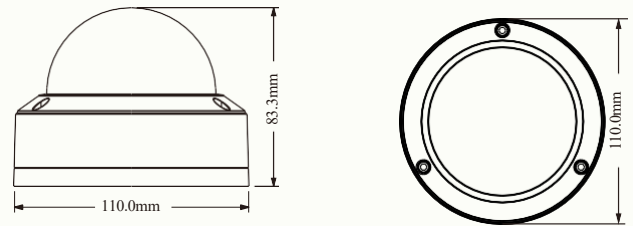

DORI Distance				
Lens	Detect	Observe	Recognize	Identify
2.8mm	40m(133ft)	16m(53ft)	8m(26ft)	4m(13ft)
3.6mm	49m(162ft)	19m(65ft)	9m(32ft)	4m(16ft)
Others				
Power Supply	DC12V/PoE			
Power Consumption	< 4W			
Operating Environment	- 30 °C ~ 60 °C (-22°F~140°F);Humidity: less than 95 % (non-condensing)			
Storage Environment	- 30 °C ~ 65°C (-22°F~149°F), Humidity: less than 95 % (non-condensing)			
Dimensions (mm)	Ø 110× 83.3			
Weight (net)	Approx. 0.5KG			
Installation	Ceiling mounting; Wall mounting			
Certificate	CE, FCC			
Environmental Protection	Complies with Directive EU RoHS, WEEE(2012/19/EU) , directive 94/62/EC and REACH(EC1907/2006)			

DIMENSIONS