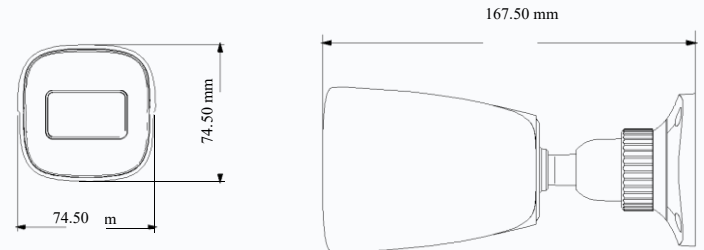

# ZTIPB-EG5M

- 5MP ( 2592 × 1944 ) H.265 coding
- Max.resolution: 2592 1944
- ICR auto switch, true day / night, ROI coding
- 3D DNR, digital WDR, HLC, BLC, defog
- 40m IR night view distance
- Built-in micro SD card slot, up to 128GB
- DC12V/PoE power supply
- IP 67 ingress protection
- Support three streams
- P2P function (optional)
- Support remote monitoring by smart phones & tablets
- with iOS and Android OS
- Intelligent analytics

### Others

Power Supply	DC12V/PoE
Power Consumption	< 5W
Operating Environment	- 30 °C ~ 60 °C (-22°F~140°F) Humidity: less than 95 % (non-condensing)
Dimensions (mm)	167.5 × 74.5 × 74.5
Weight (net)	Approx. 0.38KG
Installation	Ceiling mounting; Wall mounting
Certificate	CE, FCC
Environmental Protection	Directive EU RoHS, WEEE(2012/19/EU), directive 94/62/EC and REACH(EC1907/2006)

## DIMENSIONS