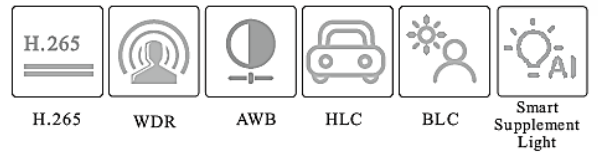

### ZTIPB-EG6ML-DL

- H.265+ /H.265 /H.264+ /H.264/MJPEG coding
- Max. resolution: 6MP ( 3200 × 1800)
- Auto day/night switch
- 3D DNR, WDR, HLC, BLC, etc.
- ROI coding
- Support smart supplement light
- 10~20m white light view distance; 20~30m IR view distance
- DC12V/PoE power supply
- IP 67 ingress protection
- Support dual streams
- Support remote monitoring by smart phones& tablet PCs
- with iOS and Android OS
- Support line crossing detection & region intrusion detection
- Support SMD

|                          |   |
|--------------------------|---|
| PoE                      | Yes, IEEE802.3af  |
| Supplement Light Range   | IR range: 20 ~ 30 m; white light range:10 ~ 20 m  |
| Ingress Protection       | IP67  |
| <b>Others</b>            |   |
| Power Supply             | DC12V/PoE   |
| Power Consumption        | < 6W  |
| Operating Environment    | - 30 °C ~ 60 °C (-22°F~140°F), Humidity: less than 95 % (non-condensing)                      |
| Storage Environment      | - 30 °C ~ 65°C (-22°F~149°F), Humidity: less than 95 % (non-condensing)                       |
| Dimensions ( mm )        | 167.6 × 75 × 74.6   |
| Weight ( net )           | Approx. 0.382KG   |
| Installation             | Ceiling mounting; Wall mounting   |
| Certificate              | CE, FCC   |
| Environmental Protection | Complies with Directive EU RoHS, WEEE(2012/19/EU) , directive 94/62/EC and REACH(EC1907/2006) |