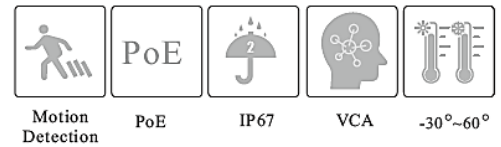

### ZTIPB-EG6ML-DL

- H.265+ /H.265 /H.264+ /H.264/MJPEG coding
- Max. resolution: 6MP ( 3200 × 1800)
- Auto day/night switch
- 3D DNR, WDR, HLC, BLC, etc.
- ROI coding
- Support smart supplement light
- 10~20m white light view distance; 20~30m IR view distance
- DC12V/PoE power supply
- IP 67 ingress protection
- Support dual streams
- Support remote monitoring by smart phones& tablet PCs
- with iOS and Android OS
- Support line crossing detection & region intrusion detection
- Support SMD