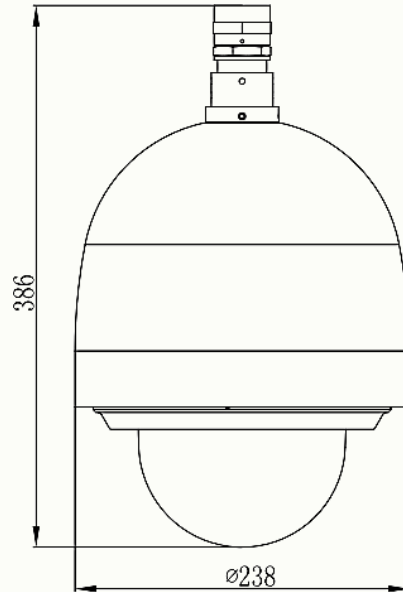

Security	IP address filter, HTTPS, Illegal login lock, IEEE 802.1x
Web Viewer	<IE11, Chrome, Firefox, Microsoft Edge
<b>Interface</b>	
Network Interface	1 × RJ-45, 10/100 Mbps self-adaptive Ethernet port
Fiber Optical	-K: 1 single module fiber interface
Audio Interface	1ch Input, 1ch Output
Alarm Interface	2ch Input, 1ch Output
RS-485	Support
CVBS Interface	Support
SD Card Slot	Built-in, up to 1 TB
Reset Button	Built-in
<b>General</b>	
Language	English, Chinese, Traditional Chinese, Polish, Italian, Portuguese, Spanish, Russian, French, Czech, Hungarian, Japanese, Korean. Default: English
Power Supply	100 to 240VAC
Power Consumption	Less than 36W
Operating Temperature	-40°C to 60°C (-40°F to 140 °F)
Operating Humidity	Less than 90% RH
Ingress Protection	IP68
Certifications	ATEX: Ex II 2GD Ex db IIC T6 Gb /Ex tb IIIC T80°C Db; IECEX: Ex db IIC T6 Gb /Ex tb IIIC T80°C Db
Material	SUS316L
Dimensions	523.5 × 405.6 × 220.6 mm (20.6 × 16 × 8.7 inch)
Net Weight	18 kg (39.68 lb)

## Dimensions (mm)