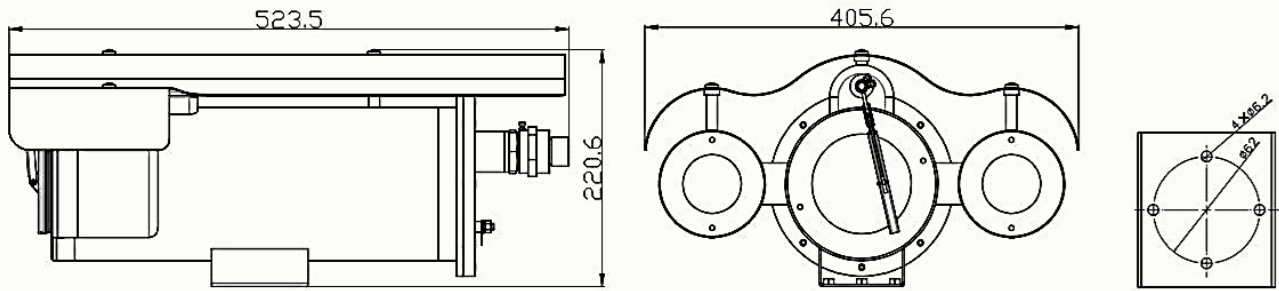

Network	
Protocols	IPv4/IPv6, HTTP/HTTPS, DNS, DDNS, DHCP, PPPoE, RTSP/ RTCP/RTP, TCP/UDP, NTP, ARP, UPnP, FTP, SMTP, QoS, ICMP, IGMP, SMTP, 802.1x, SNMP, Multicast
Interoperability	ONVIF (Profile S/T/G/M), SDK, CGI
Max Concurrent Streams	10 channels
User/Host Level	32+ users, 3 levels: Administrator, Operator, Media user
Security	IP address filter, HTTPS, Illegal login lock, IEEE 802.1x
Web Viewer	<IE11, Chrome, Firefox, Microsoft Edge
Interface	
Network Interface	1 × RJ-45, 10/100 Mbps self-adaptive Ethernet port
Fiber Optical	-K: 1 single module fiber interface
Audio Interface	1ch Input, 1ch Output
Alarm Interface	2ch Input, 1ch Output
RS-485	Support
CVBS Interface	Support
SD Card Slot	Built-in, up to 1 TB
Reset Button	Built-in
General	
Language	English, Chinese, Traditional Chinese, Polish, Italian, Portuguese, Spanish, Russian, French, Czech, Hungarian, Japanese, Korean. Default: English
Power Supply	100 to 240VAC
Power Consumption	Less than 36W
Operating Temperature	-40°C to 60°C (-40°F to 140 °F)
Operating Humidity	Less than 90% RH
Ingress Protection	IP68
Certifications	ATEX: Ex II 2GD Ex db IIC T6 Gb /Ex tb IIIC T80°C Db; IECEX: Ex db IIC T6 Gb /Ex tb IIIC T80°C Db
Material	SUS316L
Dimensions	523.5 × 405.6 × 220.6 mm (20.6 × 16 × 8.7 inch)
Net Weight	18 kg (39.68 lb)

## Dimensions (mm)