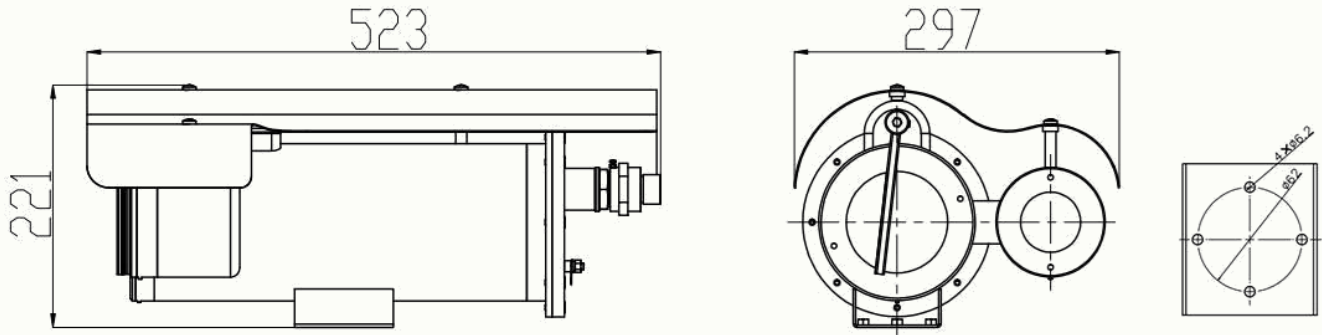

Dimensions (mm)