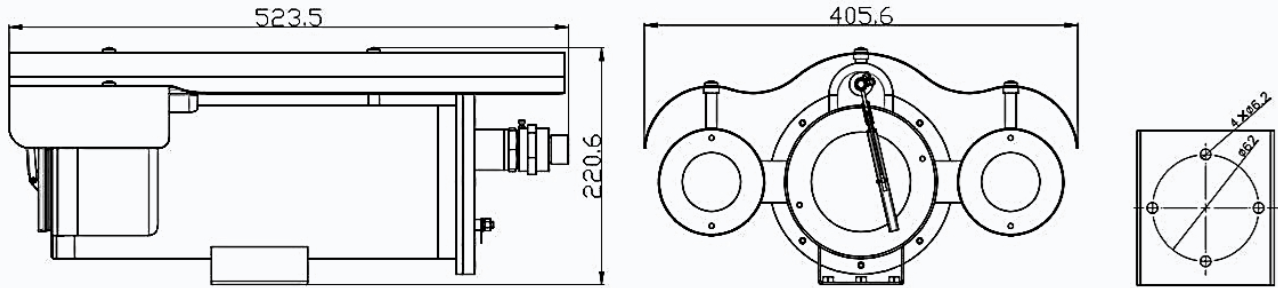

Dimensions (mm)