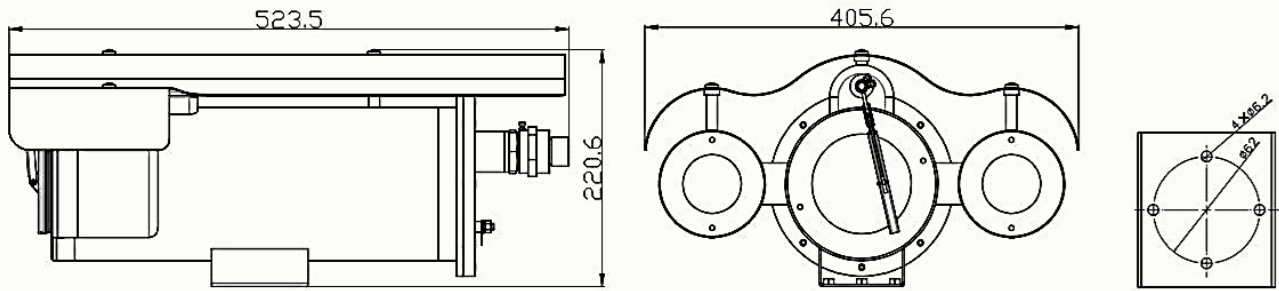

Dimensions (mm)