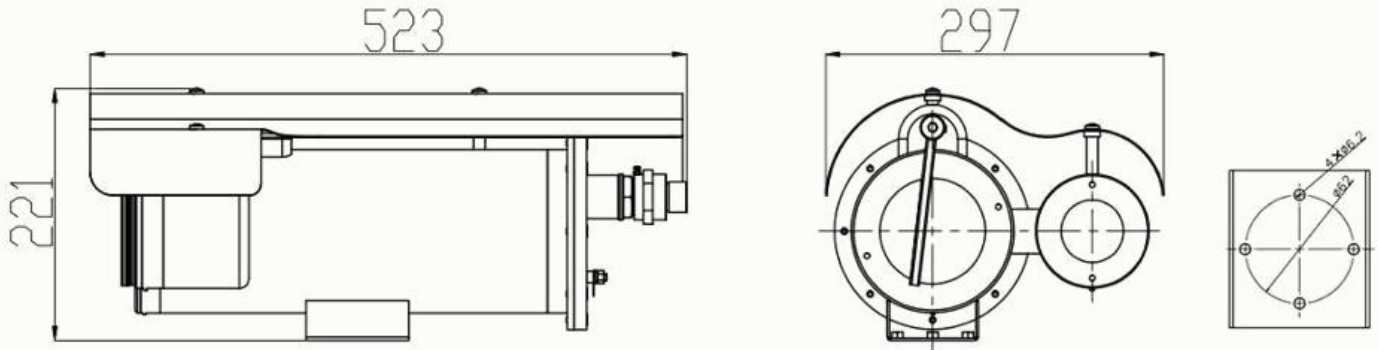

Dimensions (mm)