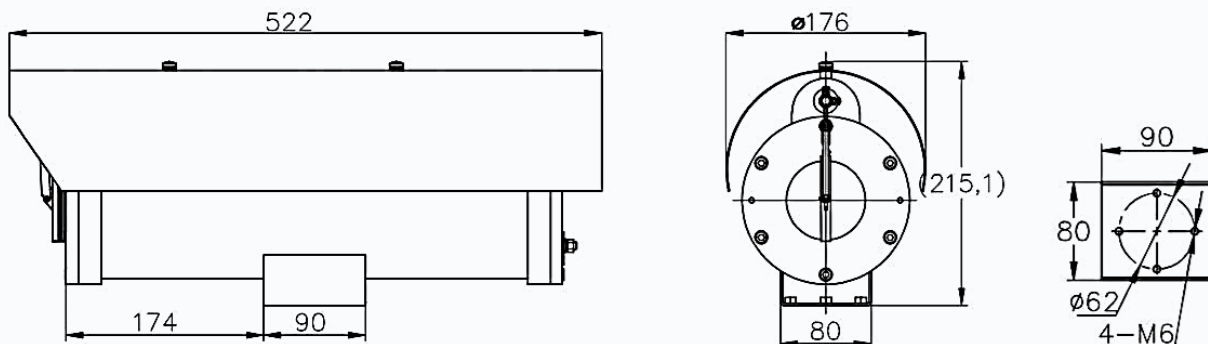

## General

Language	English, Chinese, Traditional Chinese, Polish, Italian, Portuguese, Spanish, Russian, French, Czech, Hungarian, Japanese, Korean. Default: English
Power Supply	100 to 240VAC
Power Consumption	Less than 25W
Operating Temperature	-40°C to 60°C (-40°F to 140 °F)
Operating Humidity	Less than 90% RH
Ingress Protection	IP68
Material	SUS316L
Dimensions	522 × 176 × 215.1 mm (20.55 × 6.93 × 8.47 inch)
Net Weight	14.5 kg (31.97 lb)
Power Supply	100 to 240VAC

## Dimensions (mm)