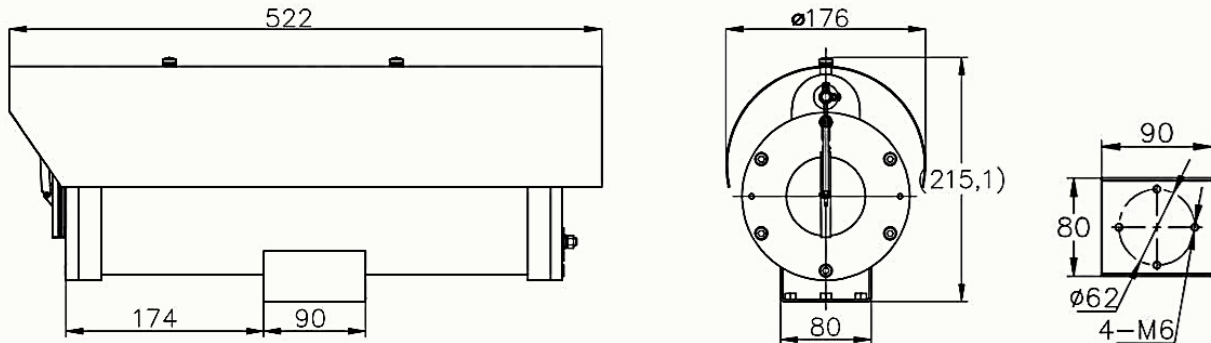

Interface

Network Interface	1 × RJ-45, 10/100 Mbps self-adaptive Ethernet port
Fiber Optical	-K: 1 single module fiber interface
Audio Interface	1ch Input, 1ch Output
Alarm Interface	2ch Input, 1ch Output
RS-485	Support
CVBS Interface	Support
SD Card Slot	Built-in, up to 256 GB
Reset Button	Built-in

General

Language	English, Chinese, Traditional Chinese, Polish, Italian, Portuguese, Spanish, Russian, French, Czech, Hungarian, Japanese, Korean. Default: English
Power Supply	100 to 240VAC
Power Consumption	Less than 25W
Operating Temperature	-40°C to 60°C (-40°F to 140 °F)
Operating Humidity	Less than 90% RH
Ingress Protection	IP68
Certifications	ATEX: Ex II 2GD Ex db IIC T6 Gb /Ex tb IIIC T80°C Db; IECEX: Ex db IIC T6 Gb /Ex tb IIIC T80°C Db
Material	SUS316L
Dimensions	522 × 176 × 215.1 mm (20.55 × 6.93 × 8.47 inch)
Net Weight	14.5 kg (31.97 lb)

Dimensions (mm)