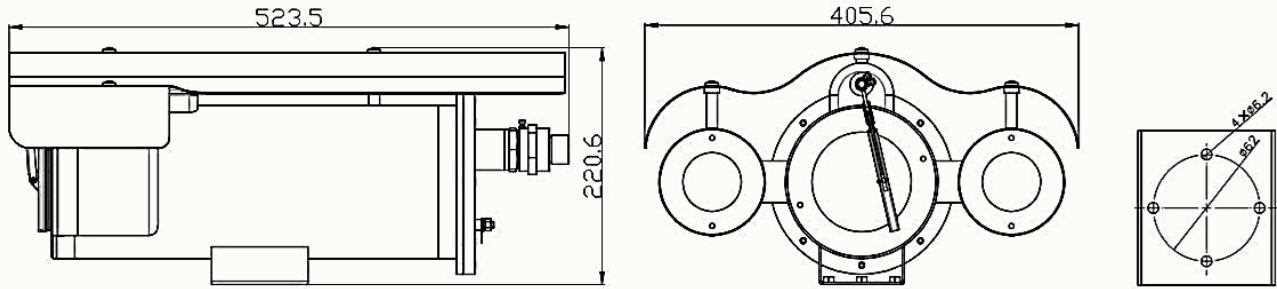

Dimensions (mm)