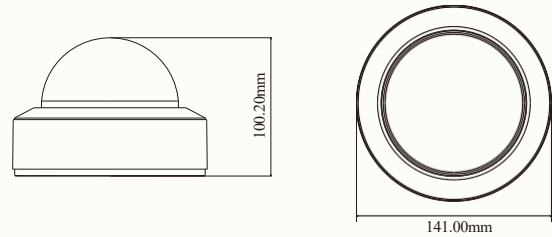

### ZTIPD-EGAI5M-AF

- H.265+/H.265/H.264+/H.264/MJPEG coding
- Max. resolution: 2592 × 1944
- ICR auto switch, true day / night vision
- 30 ~ 50m IR night view distance
- Motorized zoom len
- 3D DNR, true WDR, HLC, BLC, Defog, NIR, Smart IR and ROI coding
- Support image distortion correction
- Built-in micro SD card slot; up to 512GB
- DC12V/PoE power supply
- IP67 & IK10
- Support three streams
- Support remote monitoring by smart phones & tablet PCs with iOS and Android OS
- Support SMD
- Support P2P function
- Intelligent analytics
- Dual-system backup

## DIMENSIONS