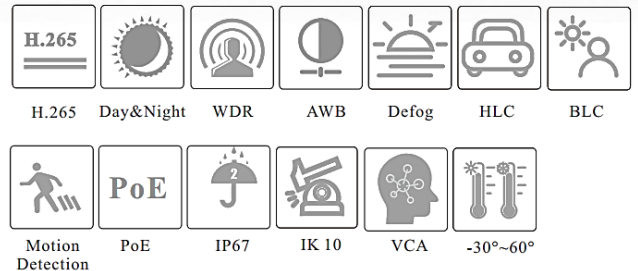

## SPECIFICATIONS

Model	ZTIPD-EGA15M-AF			
<b>Specifications</b>				
<b>Camera</b>				
Image Sensor	1 / 1.8 "CMOS			
Image Size	2592 × 1944			
Electronic Shutter	1 / 3 s ~ 1 / 100000 s			
Iris Type	P Iris			
Min. Illumination	0.01lux@F1.4, AGC ON, 0 lux with IR			
Lens	2.8~12mm@F1.4, motorized			
Field of View	Horizontal: 96°~28°; Vertical: 70°~21°; Diagonal: 129°~35.5°			
Lens Mount	Φ14			
Day & Night	ICR			
Wide Dynamic Range	140dB			
BLC	Yes			
HLC	Yes			
Defog	Yes			
S/N Ratio	≥50dB			
Digital NR	3D DNR			
Angle Adjustment	Pan: 0°~345°; Tilt:0°~77°; Rotation: 0°~345°			
<b>Image</b>				
Video Compression	Main stream: H.265+ / H.265 / H.264+ / H.264 Sub stream: H.265+ / H.265 / H.264+ / H.264 / MJPEG Third stream: H.265+ / H.265 / H.264+ / H.264 / MJPEG			
H.264 Compression Standard	Baseline Profile/Main Profile/High Profile			
Resolution	5MP (2592×1944 ), 4MP (2592×1520), 2K (2560×1440), 3MP(2304×1296 ), 1080P (1920×1080), 720P (1280×720 ), D1, VGA (640×480), CIF, 480×240			
Main Stream	5MP/4MP/2K/3MP/1080P / 720P( 60Hz : 1 ~ 30fps; 50Hz: 1~25fps )			
Sub Stream	720P/D1/VGA/CIF/480×240 ( 60Hz : 1 ~ 30fps; 50Hz: 1~25fps )			
Third Stream	D1/CIF/480×240 ( 60Hz : 1 ~ 30fps; 50Hz: 1~25fps )			
Bit Rate	64 Kbps ~ 8 Mbps			
Bit Rate Type	VBR / CBR			
Audio Compression	G711A / U			
Image Settings	ROI, Saturation, Brightness, Hue, Contrast, Wide Dynamic, Sharpness, Image Mirror, Image Flip, NR, etc. adjustable through client software or web browser			
ROI	Each ROI to be configured separately			
<b>Interfaces</b>				
Network	RJ 45 10M/100M self-adaptive Ethernet port			
Video Output	CVBS output (BNC ×1)			
Audio	1CH audio input; 1CH audio output; 1 CH built-in MIC			
Storage	Built-in micro SD card slot; up to 512GB			
Reset	Yes			
Alarm	1CH alarm input; 1CH alarm output			
<b>Intelligent Analytics</b>				
Smart Event	Line crossing, region intrusion/entrance/exiting, loitering detection, illegal parking detection, abandoned/ missing object detection			
Target Counting	Target counting by line/area, heat map			
Exception Detection	Scene change, video blur and abnormal color detection, audio exception			
Face Detection	Face detection and face capture			
Video Metadata	Simultaneously captures human body, motor vehicle and non-motor vehicle and extracts 13 human features, 4 motor vehicle features and 1 non-motor vehicle feature			
<b>DORI Distance</b>				
Lens	Detect	Observe	Recognize	Identify
2.8~12mm(W)	55.53m(182.18ft)	22.21m(72.86ft)	11.11m(36.45ft)	5.55m(18.20ft)
2.8~12mm(T)	209.78m(688.25ft)	83.91m(275.29ft)	41.96m(137.66ft)	20.98m(68.83ft)
<b>Functions</b>				
Remote Monitoring	Web Browser / NVMS2.0/NVR/mobile APP			
Web Browser	Chrome 89.0+/Edge 89.0+/Firefox 87.0+/Safari 14.0+			
Online Connection	Support simultaneous monitoring for up to 10 users; Support multi-stream real time transmission			
Network Protocol	UDP, IPv4, IPv6, DHCP, NTP, RTSP, RTP, RTMP, RTCP, PPPoE, DDNS, SMTP, FTP, SNMP, HTTP, 802.1x, UPnP, HTTPS, HTTP POST, P2P, QoS			