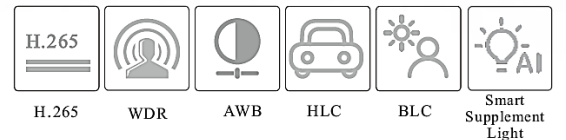

## SPECIFICATIONS

Specifications	Model	ZTIPD-EG8ML-DL
<b>Camera</b>		
Image Sensor		1 / 2.7" CMOS
Image Size		3840×2160
Electronic Shutter		1/3s ~ 1 / 100000s
Iris Type		Fixed Iris
Min. Illumination		0.01 lux @F1.6, AGC ON; 0 lux with illumination on
Lens		2.8mm@F1.6, Horizontal FoV: 106.5°; Vertical FoV: 58.5°; Diagonal FoV: 124° 3.6mm@F1.6, Horizontal FoV: 85.5°; Vertical FoV: 47.5°; Diagonal FoV: 98.5°
Focus		Fixed
Lens Mount		M12
Wide Dynamic Range		120dB
BLC		Yes
HLC		Yes
Digital NR		Yes
Defog		No
S/N Ratio		≥50dB
Angle Adjustment		Pan: 0°~360°; Tilt: 0°~75°; Rotation: 0°~360°
<b>Image</b>		
Video Compression		Main stream: H.265+ / H.265 / H.264+ / H.264 Sub stream: H.265+ / H.265 / H.264+ / H.264 / MJPEG
H.265 Compression Standard		Main Profile@Leve4.1 High Tier
Resolution		8MP(3840×2160), 6MP(3200×1800), 4MP(2688×1520), 2K(2560×1440), 1080P(1920×1080), 720P(1280×720), D1, VGA (640×480), 640×360, 480×240, CIF
Main Stream		8MP/6MP/4MP/2K/1080P (60Hz: 1~20fps; 50Hz: 1~20fps)
Sub Stream		720P/D1/VGA/640×360 /480×240/CIF (60Hz: 1~20fps; 50Hz: 1~20fps)
Bit Rate		64Kbps ~ 10 Mbps
Bit Rate Type		VBR / CBR
Image Settings		ROI, Saturation, Brightness, Hue, Contrast, Wide Dynamic, Sharpness, Image Mirror, Image Flip, NR, etc. adjustable through client software or web browser
Audio Compression		G711A/U
ROI		8 regions; each ROI to be configured separately
<b>Interfaces</b>		
Network		RJ 45 (10/100 Base-T)
Video Output		No
Audio		1CH audio input; 1CH built-in MIC
Storage		Built-in micro SD card slot, up to 256GB
Reset		Yes
<b>Functions</b>		
Remote Monitoring		Web browser /NVR/NVMS/Mobile APP
Web Browser		Chrome 89.0+/Edge 89.0+/Firefox 87.0+/Safari 14.0+
Online Connection		Support simultaneous monitoring for up to 6 users; Support multi-stream real time transmission
Network Protocol		UDP, IPv4, IPv6, DHCP, NTP, RTSP, DDNS, 802.1x, HTTP, P2P, QoS
Interface Protocol		ONVIF
API&SDK		Yes
Storage		Network remote storage; micro SD card storage
Alarm		Motion detection, SD card error, SD card full, IP address conflict, network disconnection, white light alarm triggered by smart events
Motion Detection		Support smart motion detection; filtering motion alarm triggered by other target types except humans.
Smart Event		(Human) region intrusion detection, (human)line crossing detection
General Function		Watermark, IP address filtering, video mask, heartbeat, ANR, smart supplement light, disarming
PoE		Yes (IEEE802.3af)
Supplement Light Range		IR range: 20 ~ 30 m; white light range: 20 ~ 30 m
Ingress Protection		IP67