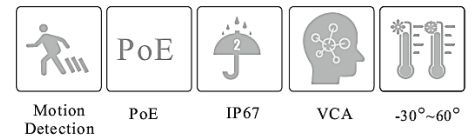

## SPECIFICATIONS

Specifications	Model	ZTIPD-EG8ML-DL
<b>Camera</b>		
Image Sensor		1 / 2.7" CMOS
Image Size		3840×2160
Electronic Shutter		1/3s ~ 1 / 100000s
Iris Type		Fixed Iris
Min. Illumination		0.01 lux @F1.6, AGC ON; 0 lux with illumination on
Lens		2.8mm@F1.6, Horizontal FoV: 106.5°; Vertical FoV: 58.5°; Diagonal FoV: 124° 3.6mm@F1.6, Horizontal FoV: 85.5°; Vertical FoV: 47.5°; Diagonal FoV: 98.5°
Focus		Fixed
Lens Mount		M12
Wide Dynamic Range		120dB
BLC		Yes
HLC		Yes
Digital NR		Yes
Defog		No
S/N Ratio		≥50dB
Angle Adjustment		Pan: 0°~360°; Tilt: 0°~75°; Rotation: 0°~360°
<b>Image</b>		
Video Compression		Main stream: H.265+ / H.265 / H.264+ / H.264 Sub stream: H.265+ / H.265 / H.264+ / H.264 / MJPEG
H.265 Compression Standard		Main Profile@Leve4.1 High Tier
Resolution		8MP(3840×2160), 6MP(3200×1800), 4MP(2688×1520), 2K(2560×1440), 1080P(1920×1080), 720P(1280×720), D1, VGA (640×480), 640×360, 480×240, CIF
Main Stream		8MP/6MP/4MP/2K/1080P (60Hz: 1~20fps; 50Hz: 1~20fps)
Sub Stream		720P/D1/VGA/640×360 /480×240/CIF (60Hz: 1~20fps; 50Hz: 1~20fps)
Bit Rate		64Kbps ~ 10 Mbps
Bit Rate Type		VBR / CBR
Image Settings		ROI, Saturation, Brightness, Hue, Contrast, Wide Dynamic, Sharpness, Image Mirror, Image Flip, NR, etc. adjustable through client software or web browser
Audio Compression		G711A/U
ROI		8 regions; each ROI to be configured separately
<b>Interfaces</b>		
Network		RJ 45 (10/100 Base-T)
Video Output		No
Audio		1CH audio input; 1CH built-in MIC
Storage		Built-in micro SD card slot, up to 256GB
Reset		Yes
<b>Functions</b>		
Remote Monitoring		Web browser /NVR/NVMS/Mobile APP
Web Browser		Chrome 89.0+/Edge 89.0+/Firefox 87.0+/Safari 14.0+
Online Connection		Support simultaneous monitoring for up to 6 users; Support multi-stream real time transmission
Network Protocol		UDP, IPv4, IPv6, DHCP, NTP, RTSP, DDNS, 802.1x, HTTP, P2P, QoS
Interface Protocol		ONVIF
API&SDK		Yes
Storage		Network remote storage; micro SD card storage
Alarm		Motion detection, SD card error, SD card full, IP address conflict, network disconnection, white light alarm triggered by smart events
Motion Detection		Support smart motion detection; filtering motion alarm triggered by other target types except humans.
Smart Event		(Human) region intrusion detection, (human)line crossing detection
General Function		Watermark, IP address filtering, video mask, heartbeat, ANR, smart supplement light, disarming
PoE		Yes (IEEE802.3af)
Supplement Light Range		IR range: 20 ~ 30 m; white light range: 20 ~ 30 m
Ingress Protection		IP67