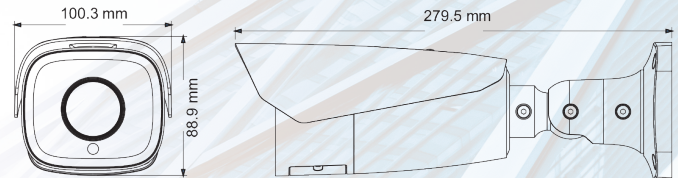

Functions	
Remote Monitoring	Web browsing, CMS remote control
Online Connection	Support simultaneous monitoring for up to 10 users; Support multi-stream real time transmission
Network Protocol	HTTP, HTTPS, IP-4/IP-6, 802.1x, QoS, FTP, SMTP, UPnP, SNMP, DNS, DDNS, NTP, RTSP, RTCP, RTP, TCP/IP, UDP, IGMP V2/V3, ICMP, ICMPV6, ARP, DHCP, PPPoE
Network Interface	1x10, 100 Base T, TX POE (RJ-45)
Interface Protocol	ONVIF Profile S,G,T,M, support SDK and third-party management platform
Storage	Network remote storage; micro SD card storage
Smart Alarm	Motion detection; Sensor alarm; SD card error; SD card full; IP conflict; Network disconnection
General Function	Watermark, IP address filtering, video mask, heartbeat, password protection, image distortion correction, NIR, etc.
PoE	Yes
IR Distance	50 ~ 70 m /80m (OPTINAL)
Ingress Protection	IP 67
Others	
Power Supply	DC12V/PoE
Power Consumption	< 9.5W
Operating Environment	- 30 °C ~ 60 °C (-22°F~140°F) Humidity: less than 95 % (non-condensing)
Dimensions (mm)	279.5 × 100.3 × 88.9
Weight (net)	Approx. 1.04KG
Installation	Ceiling mounting; Wall mounting
Certificate	CE, FCC
Environmental Protection	Complies with Directive EU RoHS, WEEE(2012/19/EU) , directive 94/62/EC and REACH(EC1907/2006)

DIMENSIONS