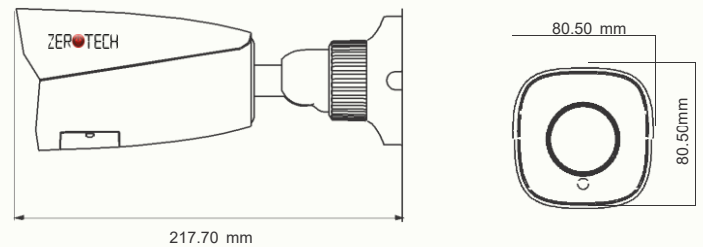

Others	
Power Supply	PoE
Power Consumption	< 7.5W
Operating Environment	- 30 °C ~ 60 °C (-22°F~140°F) Humidity: less than 95 % (non-condensing)
Dimensions (mm)	217.7 × 80.5 × 80.5
Weight (net)	Approx. 0.65KG
Installation	Ceiling mounting; Wall mounting

DIMENSIONS