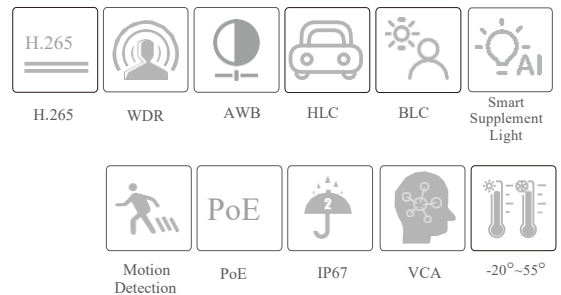

ZTIPD-EG4M-DL

- H.265+ /H.265 /H.264+ /H.264/MJPEG coding
- Max. resolution: 4MP (2560 × 1440)Auto
- day/night switch
- 3D DNR, WDR, HLC, BLC, etc.
- ROI coding
- Support smart supplement light
- 20~30m white light view distance; 20~30m IR view distance
- DC12V/PoE power supply
- IP 67 ingress protection
- Support three streams
- Support remote monitoring by smart phones& tablet PCs with iOS and Android OS
- Support line crossing detection & region intrusion detection
- Support SMD