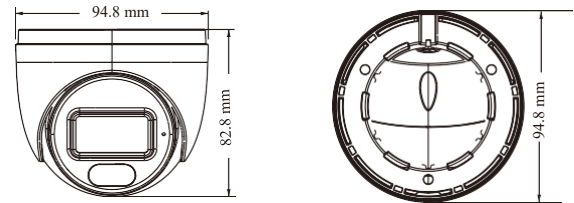

PoE	Yes, IEEE802.3af	No
Supplement Light Range	IR range: 20 ~ 30 m; white light range:20 ~ 30 m	
Ingress Protection	IP67 ,ik8	
Others		
Power Supply	DC12V/PoE	DC12V
Power Consumption	< 5W	< 4W
Operating Environment	- 20 °C ~ 55 °C (-4°F~131°F); Humidity: less than 95 % (non-condensing)	
Storage Environment	- 20 °C ~ 60°C (-4°F~140°F), Humidity: less than 95 % (non-condensing)	
Dimensions (mm)	Φ 94.8 × 82.8	
Weight (net)	Approx. 0.28KG	
Installation	Ceiling mounting; Wall mounting	
Certificate	CE, FCC	
Environmental Protection	Complies with Directive EU RoHS, WEEE(2012/19/EU) , directive 94/62/EC and REACH(EC1907/2006)	

DIMENSIONS