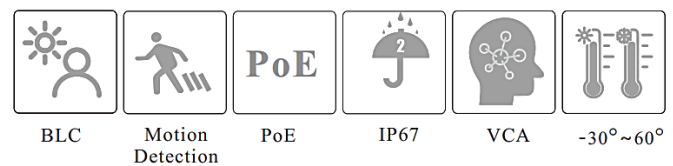

BLC Motion Detection PoE IP67 VCA -30°~60°