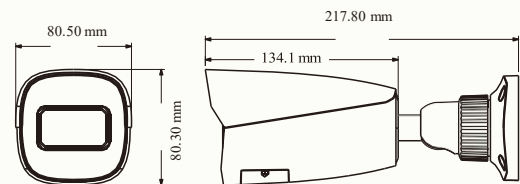

DIMENSIONS