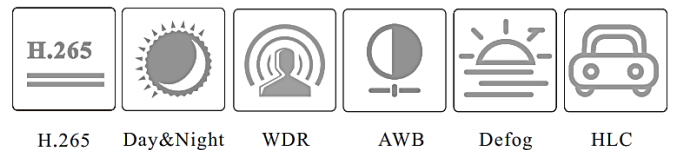

6MP IR Water-Proof Bullet Network Camera

ZTIPB-EGAI6M

- **H.265+/H.265/H.264+/H.264/ MJPEG coding**
- **Max. resolution: 3296 × 1856**
- **ICR auto switch, true day / night vision**
- **30 ~ 50m IR night view distance**
- **3D DNR, true WDR, HLC, BLC, Defog, Smart IR and ROI coding**
- **Support image distortion correction**
- **Built-in micro SD card slot, up to 256GB**
- **DC12V/PoE power supply**
- **IP 67 ingress protection**
- **Support three streams**
- **Support remote monitoring by smart phones & tablet PCs with iOS and Android OS**
- **Support P2P function**
- **Multiple smart events can be enabled at the same time**
- **Dual system backup**