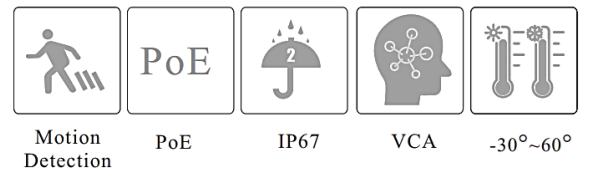

SPECIFICATIONS

Model	ZTIPB-EGAI4M			
Specifications				
Camera				
Image Sensor	1 / 2.9 "CMOS			
Max. Resolution	2688 × 1520			
Electronic Shutter	1 / 3s ~ 1 / 100000 s			
Iris Type	Fixed Iris			
Min. Illumination	0.008 lux @F1.6, AGC ON; 0 lux with illumination on			
S/N Ratio	≥50dB			
Lens	2.8 mm@F1.6, H.FoV: 101°; V.FoV:55°; D.FoV:120° 3.6 mm@F1.6, H.FoV:85°; V.FoV: 44°; D.FoV:102°			
Focus	Fixed			
Lens Mount	M12			
Wide Dynamic Range	120dB			
BLC	Yes			
HLC	Yes			
Defog	Yes			
Digital NR	3D DNR			
EIS	Yes			
Angle Adjustment	Pan: 0°-360°; Tilt:0°-90°; Rotation: 0°-360°			
Image				
Video Compression	Main stream: H.265S/ H.265+ / H.265/ H.264S / H.264+ / H.264 Sub stream: H.265+ / H.265 / H.264+ / H.264 / MJPEG Third stream: H.265+ / H.265 / H.264+ / H.264 / MJPEG			
H.264 Compression Standard	Baseline Profile/Main Profile/High Profile			
Resolution	4MP (2688×1520), 2K (2560×1440), 1080P (1920×1080), 720P (1280×720), D1, VGA (640 ×480), 640 ×360, CIF, 480×240			
Main Stream	4MP/2K/1080P(60Hz : 1 ~ 30fps; 50Hz: 1-25fps)			
Sub Stream	1080P (60Hz : 1 ~ 15fps; 50Hz : 1 ~ 15fps)/ 720P/D1/VGA/640 ×360/CIF/480×240 (60Hz : 1 ~ 30fps; 50Hz: 1-25fps)			
Third Stream	720P/D1/CIF/480×240 (60Hz : 1 ~ 30fps; 50Hz: 1-25fps)			
Bit Rate	32 Kbps ~ 8 Mbps			
Bit Rate Type	VBR / CBR			
Audio Compression	G711A / U			
Image Settings	ROI, Saturation, Brightness, Hue, Contrast, Wide Dynamic, Sharpness, Image Flip, Image Mirror, NR, etc. adjustable through client software or web browser			
ROI	8 ROI, each ROI to be configured separately			
Interfaces				
Network	RJ 45 10/100M self-adaptive Ethernet port			
Video Output	No			
Audio	1CH audio input; 1CH audio output; 1CH built-in microphone			
Storage	Built-in micro SD card slot; up to 512G			
Reset	Yes			
Alarm	1CH alarm input; 1CH alarm output			
Intelligent Analytics				
Smart Event	Line crossing/ region intrusion/entrance/exiting (human/vehicle classification), loitering detection, illegal parking detection, abandoned/missing object detection			
Statistics	Target counting by line/area, heat map			
Exception Detection	Scene change, video blur and abnormal color detection, audio exception			
Face Detection	Face detection and face capture			
Video Metadata	Simultaneously captures human body, motor vehicle and non-motor vehicle and extracts 13 human features, 5 motor vehicle features and 1 non-motor vehicle feature			
DORI Distance				
Lens	Detect	Observe	Recognize	Identify
2.8mm	58m(190ft)	23m(75ft)	12m(39ft)	6m(19ft)
3.6mm	75m(246ft)	30m(98ft)	15m(49ft)	8m(26ft)
Functions				
Remote Monitoring	Web Client/ NVR/NVMS/mobile APP			
Web Browser	IE11(plugin required)/Chrome 92.0+/Edge 92.0+/Firefox 91.0+/Safari 13.1+			
Online Connection	Support simultaneous monitoring for up to 10 users; Support multi-stream real time transmission			