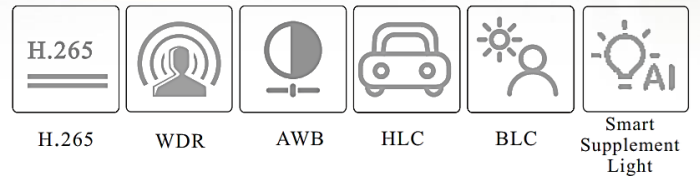

4MP Dual-illumination Bullet Network Camera

ZTIPB-EGAI4M

- Support electronic image stabilization
- Built-in micro SD card slot; up to 512G
- DC12V/PoE power supply
- IP 67 ingress protection
- Support three streams
- Support P2P function Support SMD
- Support remote monitoring by smart phones & tablet
- PCs with iOS and Android OS
- Intelligent analytics
- H.265S/ H.265+/H.265/H.264S/H.264 +/H.264 coding
- Max. resolution: 2688 × 1520
- 50m white light view distance; 50 IR view distance
- Support smart supplement light
- ICR auto switch, true day / night vision
- 3D DNR, WDR, HLC, BLC, Smart IR and ROI coding