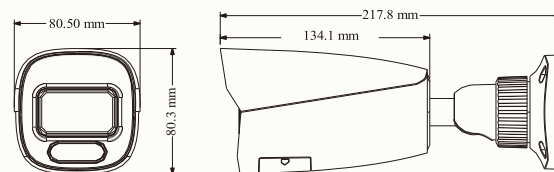

Network Protocol	UDP, IPv4, IPv6, DHCP, NTP, RTSP, RTP, RTCP, RTMP, FTP, PPPoE, DDNS, SMT, SNMP, HTTP, 802.1x, UPnP, HTTPS, HTTP POST, P2P, QoS
Interface Protocol	ONVIF
Storage	Network remote storage; micro SD card storage
Smart Alarm	Motion detection, SMD, sensor alarm, SD card error, SD card full, IP address conflict, cable disconnection
General Function	Watermark, video mask, heartbeat, image distortion correction, smart IR, smart supplement light, corridor pattern, ANR
Security	Firmware encryption, HTTPS encryption, configuration encryption, illegal login lock, IP address filtering, 802.1x authentication, basic and digest authentication for HTTP
PoE	Yes, IEEE802.3af
Supplement Light Range	IR range: 50 m; white light range 50 m
Ingress Protection	IP 67
Others	
Power Supply	DC12V/PoE
Power Consumption	< 9.5W
Storage Conditions	- 30 °C ~ 65 °C (-22°F-149°F), Humidity: less than 95 % (non-condensing)
Operating Conditions	- 30 °C ~ 60 °C (-22°F-140°F), Humidity: less than 95 % (non-condensing)
Dimensions (mm)	217.8 × 80.5 × 80.3
Weight (net)	Approx. 0.672KG
Installation	Ceiling mounting; Wall mounting
Certificate	CE, FCC
Environmental Protection	Directive EU RoHS, WEEE(2012/19/EU), directive 94/62/EC and REACH(EC1907/2006)

DIMENSIONS