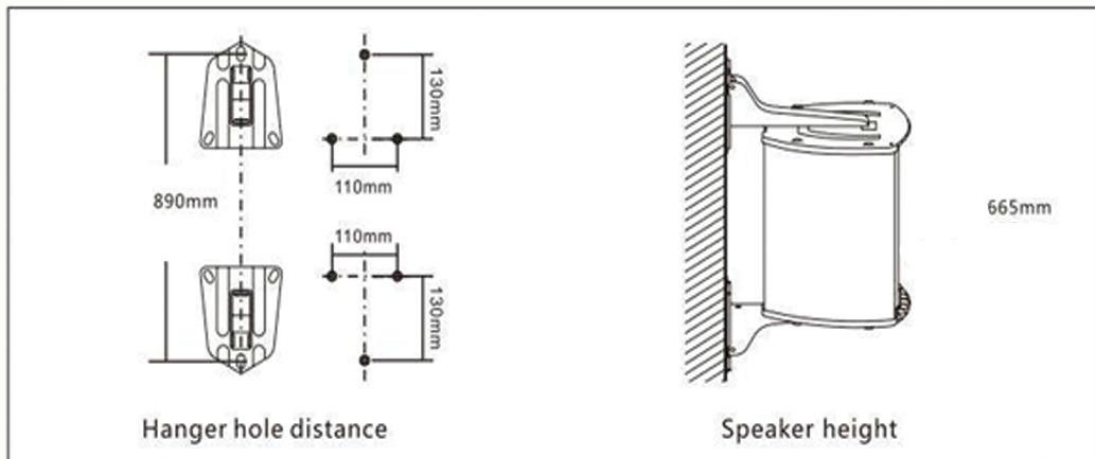

Installation