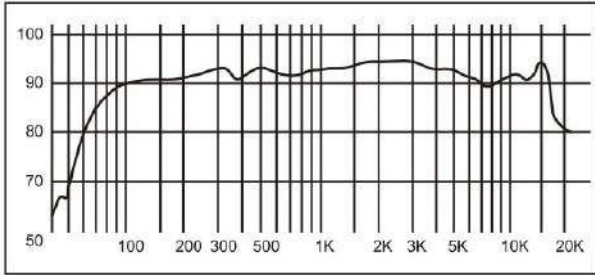

Specifications

Model	ZTPA-80CL-V1W
Driver Unit	8" × 2, 1.4" × 1
Rated Power	80W
Sensitivity (1m, 1W)	92dB
Frequency Response	80Hz-16kHz
Sensitivity (1m,1W)	92dB
Max. SPL (1m)	111dB

Product Information

Freq. Response(dB SPL、1W、1m)

Distortion (THD<5% 1W、1m、100Hz-10kHz)

Installation

Power	Voltage	Model	ZTPA-80CL-V1W	
			70V	100V
Black---Blue			40W	80W
Black---White			80W	-