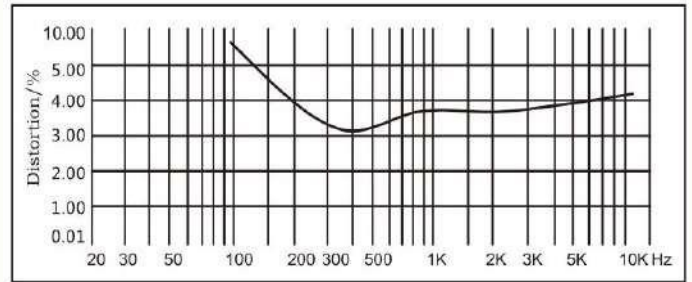

Specifications

Model	ZTPA-80CL-V1W
Driver Unit	8" × 2, 1.4" × 1
Rated Power	80W
Sensitivity (1m, 1W)	92dB
Frequency Response	80Hz-16kHz
Sensitivity (1m,1W)	92dB
Max. SPL (1m)	111dB

Product Information

Freq. Response(dB SPL、1W、1m)

Distortion (THD<5% 1W、1m、100Hz-10kHz)

Installation

Power	Voltage	Model	ZTPA-80CL-V1W	
			70V	100V
Black---Blue			40W	80W
Black---White			80W	-