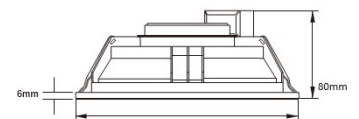

Net

Tweeter
Bass unit
Spring clip