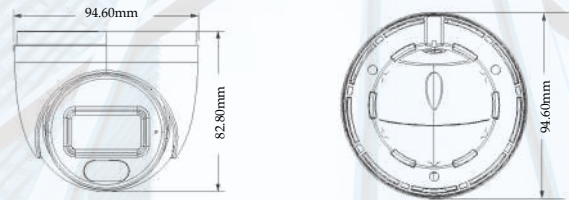

DORI Distance				
Lens	Detect	Observe	Recognize	Identify
2.8mm	57.76m(189.50ft)	23.11m(75.82ft)	11.55m(37.89ft)	5.78m(18.96ft)
3.6mm	71.28m(233.85ft)	28.51m(93.53ft)	14.26m(46.78ft)	7.13m(23.39ft)
Others				
Power Supply	DC12V/PoE			
Power Consumption	< 5.5W			
Storage Conditions	- 30 °C ~ 65°C (-22°F~149°F), Humidity: less than 95 % (non-condensing)			
Operating Conditions	- 30 °C ~ 60 °C (-22°F~140°F), Humidity: less than 95 % (non-condensing)			
Dimensions (mm)	Φ 94.6 × 82.8			
Weight (net)	Approx. 0.45KG			
Installation	Ceiling mounting; wall mounting			
Certificate	CE, FCC			
Environmental Protection	Complies with Directive EU RoHS, WEEE(2012/19/EU) , directive 94/62/EC and REACH(EC1907/2006)			

DIMENSIONS